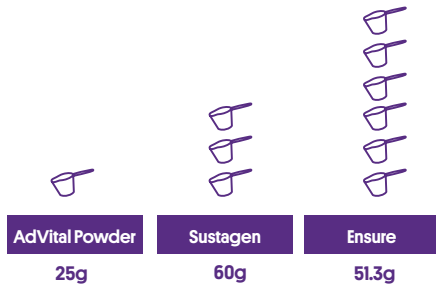

AdVital™ POWDER

Complete Nutrition IN JUST ONE SCOOP

20 SERVES
PER CAN
15 GRAMS
PROTEIN
27 VITAMINS
& MINERALS

Scoops Per Serve*

Cost Per Serve^

Serves Per Can*

Sugar Per Serve*

Protein Per Serve*

AdVital Comparison Table

	AdVital™			Sustagen®			Ensure®		
Flavour	Chocolate	Vanilla	Neutral	Chocolate	Vanilla	Neutral	Chocolate	Vanilla	Neutral
Packaging Size	500g			840g			850g		
Serves Per Pack	20			14			16		
Per Serve									
Serve Size	25g			60g			53.8g		51.3g
Scoops	1			3			6		
Protein	15.5g	15.1g	15.1g	13.8g	13.8g	13.8g	8.55g	8.55g	8.3g
Carbohydrates	5.5g	7g	6.8g	39g	39g	39g	30.87g	30.87g	32.67g
Sugar	3.6g	2.4g	1.1g	30g	27g	27g	11g	11g	12.04g
Teaspoons of Sugar	3/4 tsp	1/2 tsp	1/4 tsp	7.2 tsp	6.4 tsp	6.5 tsp	2.6 tsp	2.6 tsp	2.8 tsp
Sodium	94mg	67mg	66mg	160mg	160mg	160mg	194mg	194mg	159mg
Energy	101kcal	101kcal	101kcal	225kcal	225kcal	225kcal	230kcal	230kcal	237kcal
Vitamins & Minerals Count	27			27			28		
Low FODMAP Certified	Yes			No			No		
Australian Made & Owned	Yes			No			No		