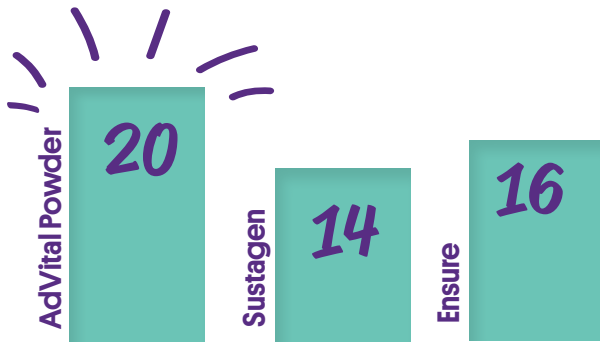

AdVital™ POWDER

Complete Nutrition IN JUST ONE SCOOP

20 SERVES
PER CAN
15 GRAMS
PROTEIN
27 VITAMINS
& MINERALS

Scoops Per Serve*

Cost Per Serve^

Serves Per Can*

Sugar Per Serve*

Protein Per Serve*

AdVital Comparison Table

	AdVital™			Sustagen®			Ensure®		
Flavour	Chocolate	Vanilla	Neutral	Chocolate	Vanilla	Neutral	Chocolate	Vanilla	Neutral
Packaging Size	500g			840g			850g		
Serves Per Pack	20			14			16		
Per Serve									
Serve Size	25g			60g			53.8g		51.3g
Scoops	1			3			6		
Protein	15.5g	15.1g	15.1g	13.8g	13.8g	13.8g	8.55g	8.55g	8.3g
Carbohydrates	5.5g	7g	6.8g	39g	39g	39g	30.87g	30.87g	32.67g
Sugar	3.6g	2.4g	1.1g	30g	27g	27g	11g	11g	12.04g
Teaspoons of Sugar	3/4 tsp	1/2 tsp	1/4 tsp	7.2 tsp	6.4 tsp	6.5 tsp	2.6 tsp	2.6 tsp	2.8 tsp
Sodium	94mg	67mg	66mg	160mg	160mg	160mg	194mg	194mg	159mg
Energy	101kcal	101kcal	101kcal	225kcal	225kcal	225kcal	230kcal	230kcal	237kcal
Vitamins & Minerals Count	27			27			28		
Low FODMAP Certified	Yes			No			No		
Australian Made & Owned	Yes			No			No		