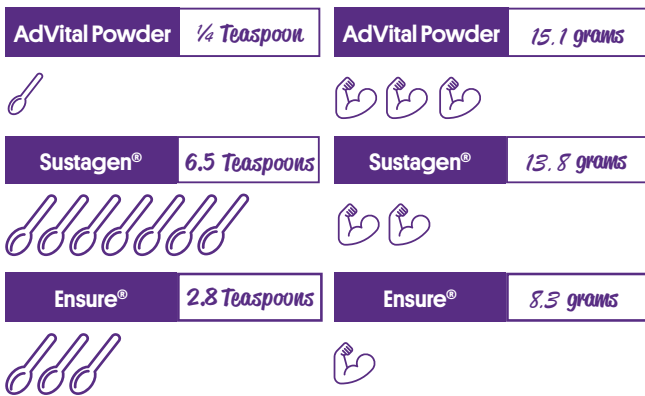

AdVital™ POWDER

Complete Nutrition IN JUST ONE SCOOP

20 SERVES
PER CAN
15 GRAMS
PROTEIN
27 VITAMINS
& MINERALS

Scoops Per Serve*

Cost Per Serve^

Serves Per Can*

Sugar Per Serve*

Protein Per Serve*

AdVital Comparison Table

	AdVital™			Sustagen®			Ensure®		
Flavour	Chocolate	Vanilla	Neutral	Chocolate	Vanilla	Neutral	Chocolate	Vanilla	Neutral
Packaging Size	500g			840g			850g		
Serves Per Pack	20			14			16		
Per Serve									
Serve Size	25g			60g			53.8g		51.3g
Scoops	1			3			6		
Protein	15.5g	15.1g	15.1g	13.8g	13.8g	13.8g	8.55g	8.55g	8.3g
Carbohydrates	5.5g	7g	6.8g	39g	39g	39g	30.87g	30.87g	32.67g
Sugar	3.6g	2.4g	1.1g	30g	27g	27g	11g	11g	12.04g
Teaspoons of Sugar	3/4 tsp	1/2 tsp	1/4 tsp	7.2 tsp	6.4 tsp	6.5 tsp	2.6 tsp	2.6 tsp	2.8 tsp
Sodium	94mg	67mg	66mg	160mg	160mg	160mg	194mg	194mg	159mg
Energy	101kcal	101kcal	101kcal	225kcal	225kcal	225kcal	230kcal	230kcal	237kcal
Vitamins & Minerals Count	27			27			28		
Low FODMAP Certified	Yes			No			No		
Australian Made & Owned	Yes			No			No		