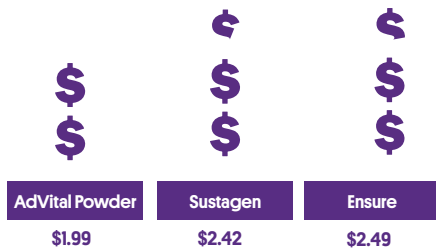

AdVital™ POWDER

Complete Nutrition IN JUST ONE SCOOP

20 SERVES
PER CAN
15 GRAMS
PROTEIN
27 VITAMINS
& MINERALS

Scoops Per Serve*

Cost Per Serve^

Serves Per Can*

Sugar Per Serve*

Protein Per Serve*

AdVital Comparison Table

	AdVital™			Sustagen®			Ensure®		
Flavour	Chocolate	Vanilla	Neutral	Chocolate	Vanilla	Neutral	Chocolate	Vanilla	Neutral
Packaging Size	500g			840g			850g		
Serves Per Pack	20			14			16		
Per Serve									
Serve Size	25g			60g			53.8g		51.3g
Scoops	1			3			6		
Protein	15.5g	15.1g	15.1g	13.8g	13.8g	13.8g	8.55g	8.55g	8.3g
Carbohydrates	5.5g	7g	6.8g	39g	39g	39g	30.87g	30.87g	32.67g
Sugar	3.6g	2.4g	1.1g	30g	27g	27g	11g	11g	12.04g
Teaspoons of Sugar	3/4 tsp	1/2 tsp	1/4 tsp	7.2 tsp	6.4 tsp	6.5 tsp	2.6 tsp	2.6 tsp	2.8 tsp
Sodium	94mg	67mg	66mg	160mg	160mg	160mg	194mg	194mg	159mg
Energy	101kcal	101kcal	101kcal	225kcal	225kcal	225kcal	230kcal	230kcal	237kcal
Vitamins & Minerals Count	27			27			28		
Low FODMAP Certified	Yes			No			No		
Australian Made & Owned	Yes			No			No		